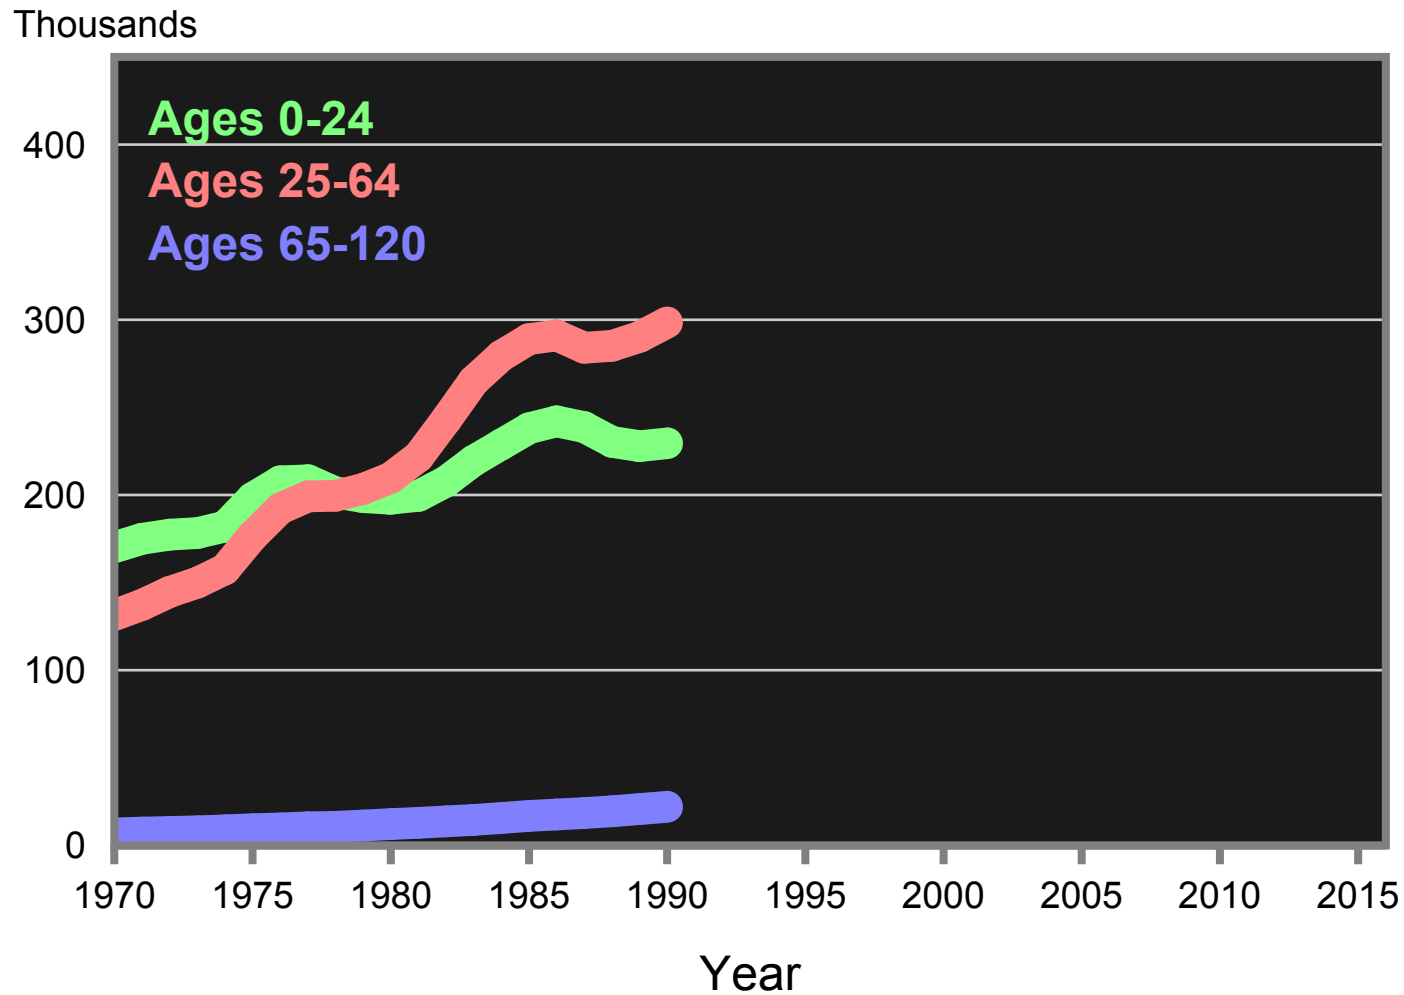

Alaska's Population by Major Age Group 1970-2007 Estimated; 2008-2016 Projected

*Source: Alaska Department of Labor and Workforce Development,
Research and Analysis Section*

Alaska's Population by Major Age Group 1970-2007 Estimated; 2008-2016 Projected

Source: Alaska Department of Labor and Workforce Development,
Research and Analysis Section

Alaska's Population by Major Age Group 1970-2007 Estimated; 2008-2016 Projected

Source: Alaska Department of Labor and Workforce Development,
Research and Analysis Section

Alaska's Population by Major Age Group 1970-2007 Estimated; 2008-2016 Projected

Source: Alaska Department of Labor and Workforce Development,
Research and Analysis Section

Alaska's Population by Major Age Group 1970-2007 Estimated; 2008-2016 Projected