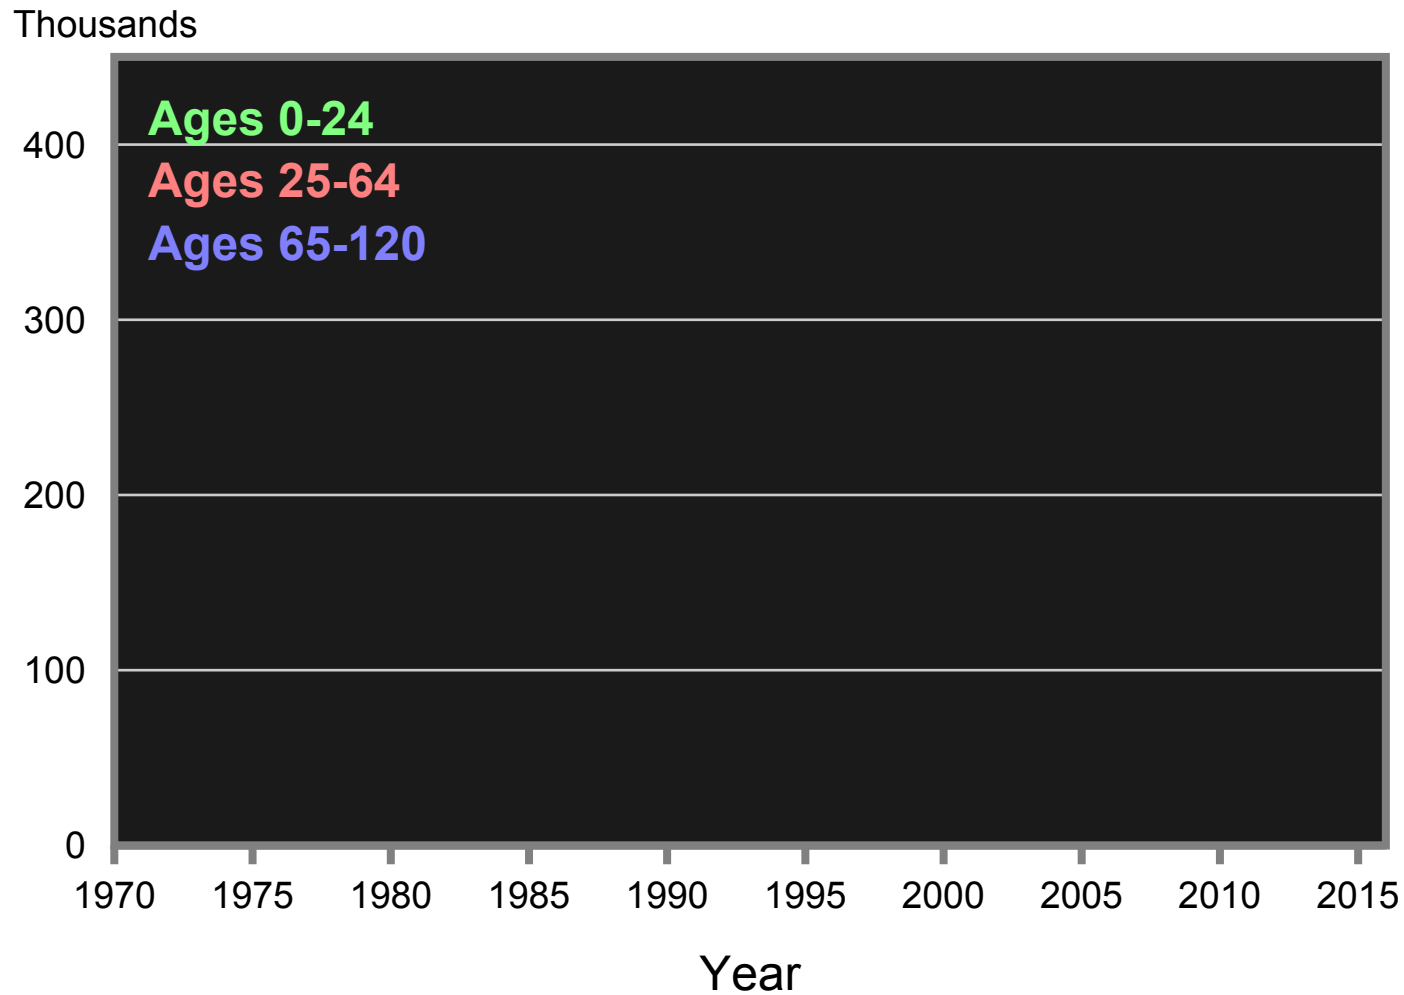

1970-2007 Estimated (Heavy Gray) and Various Projections

*Source: Alaska Department of Labor and Workforce Development,
Research and Analysis Section*

Alaska's Total Population

1970-2007 Estimated (Heavy Gray) and Various Projections

*Source: Alaska Department of Labor and Workforce Development,
Research and Analysis Section*

Alaska's Population by Major Age Group 1970-2007 Estimated; 2008-2016 Projected

*Source: Alaska Department of Labor and Workforce Development,
Research and Analysis Section*