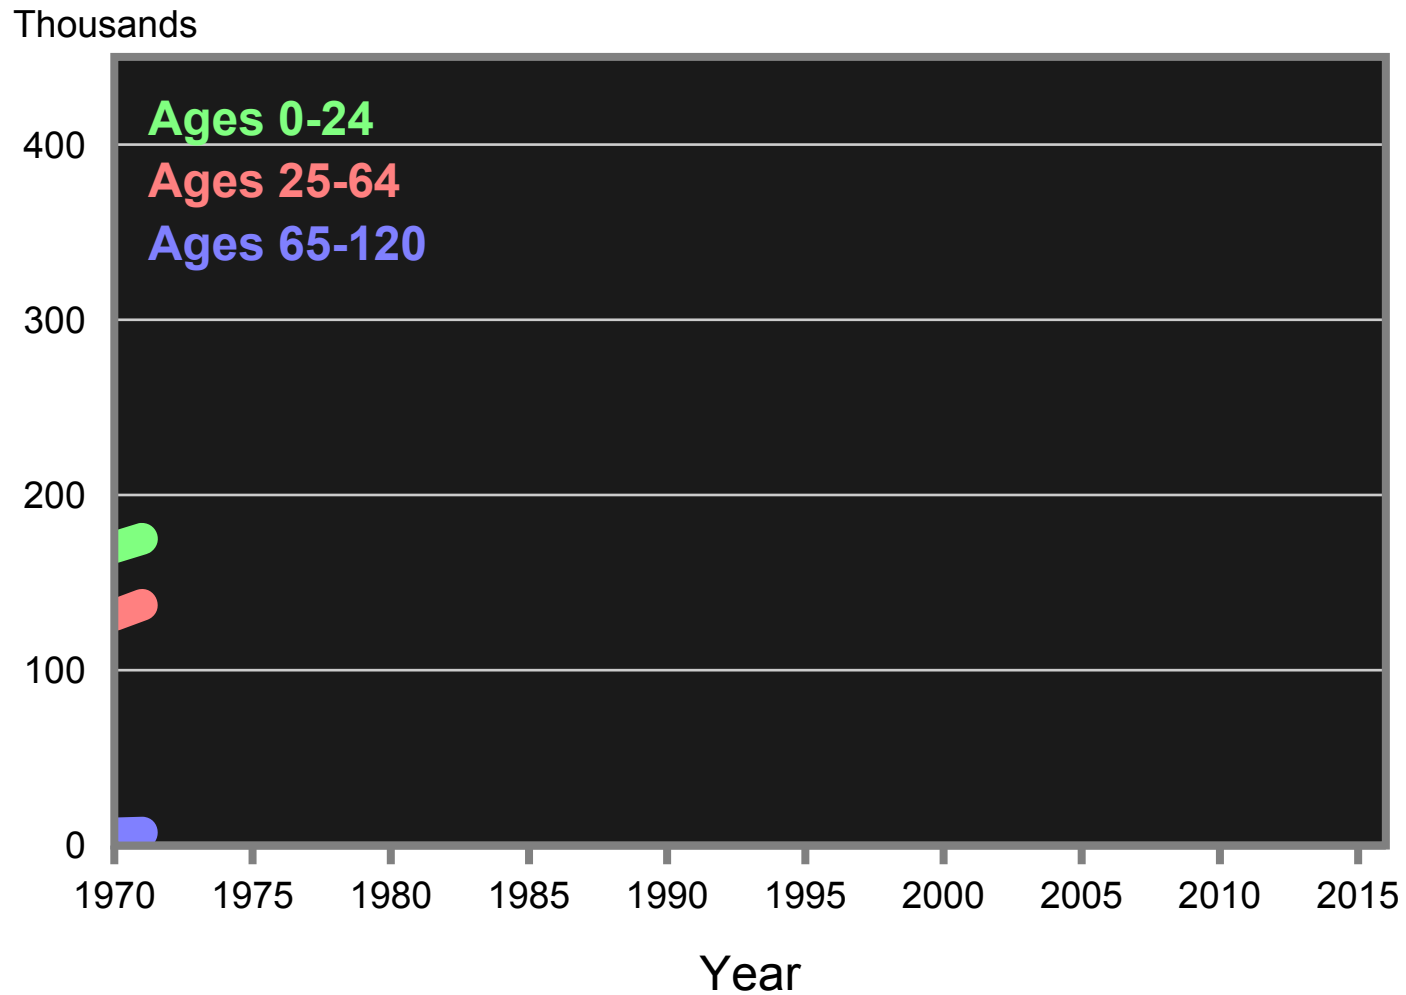

Alaska's Population by Major Age Group 1970-2007 Estimated; 2008-2016 Projected

*Source: Alaska Department of Labor and Workforce Development,
Research and Analysis Section*